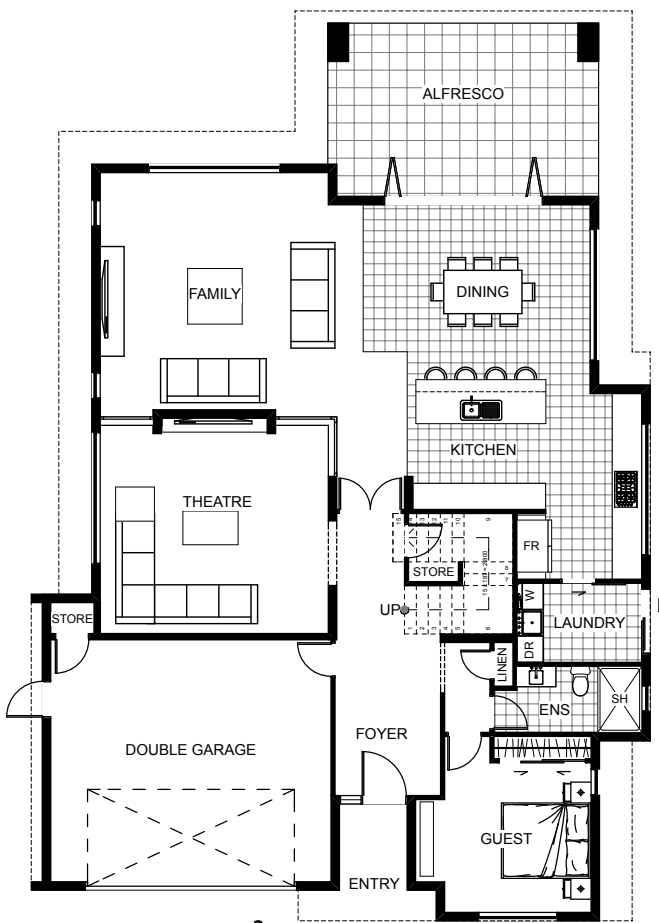

The Edendale is a sleek modernist two story home with great alfresco flow integrated into both levels. From a sunken home theatre to the upper living area complete with spacious balcony. With a guest bedroom downstairs and three bedrooms upstairs, this four bedroom home reflects everything that is effortlessly perfect.

Floor Area: 362m²

 2
  3
  3
  14.1m
  20.4m