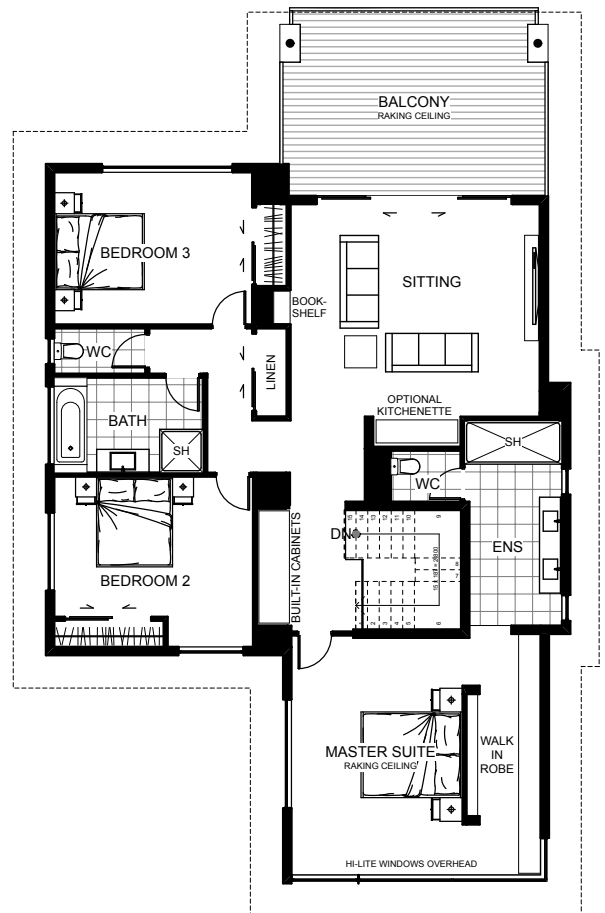

The Edendale is a sleek modernist two story home with great alfresco flow integrated into both levels. From a sunken home theatre to the upper living area complete with spacious balcony. With a guest bedroom downstairs and three bedrooms upstairs, this four bedroom home reflects everything that is effortlessly perfect.

Floor Area: 362m²

 2
  3
  3
  14.1m
  20.4m