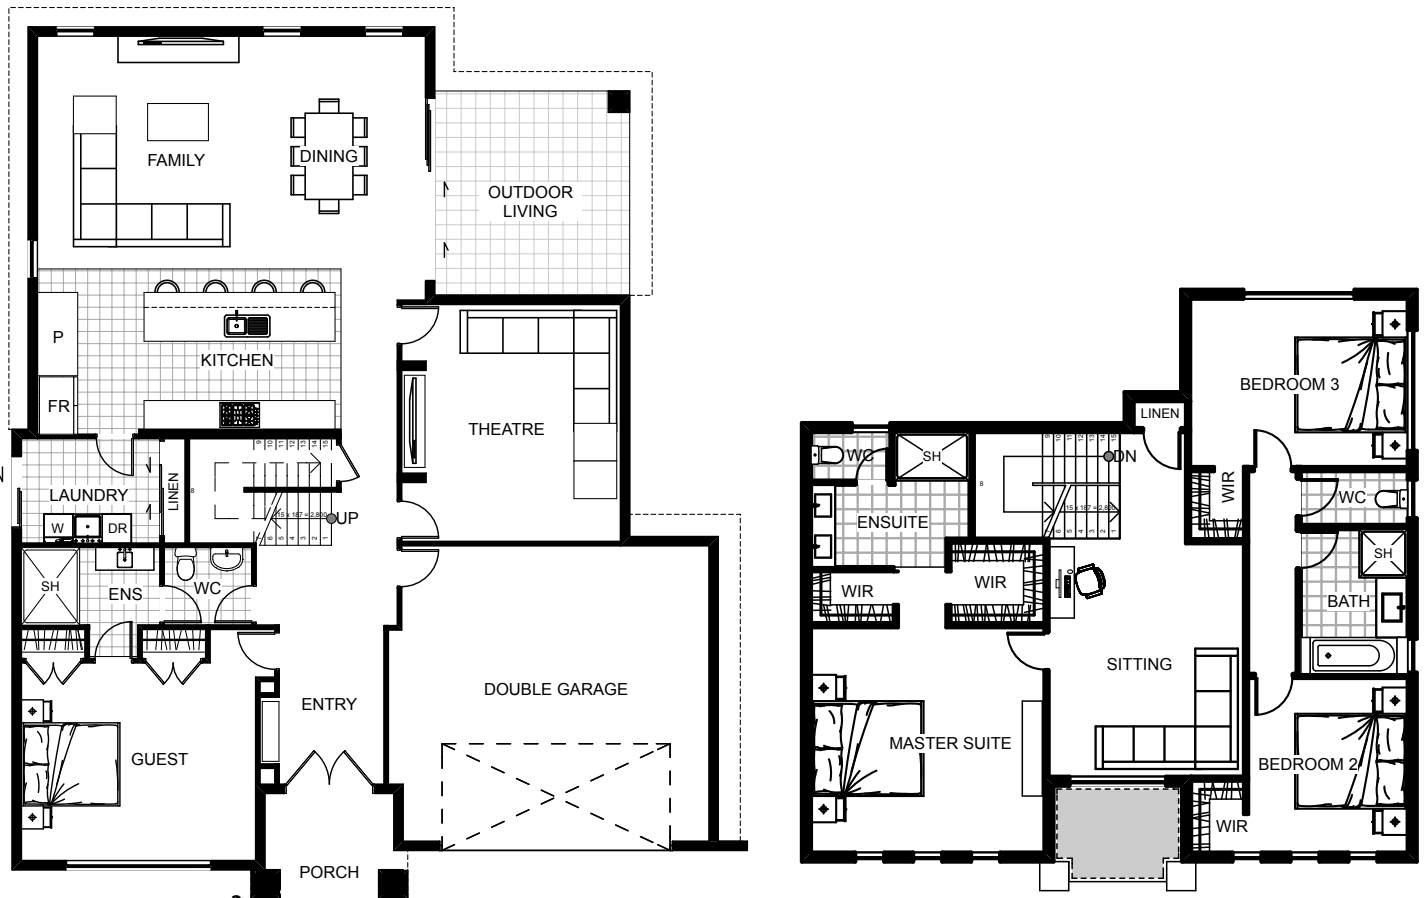

Grand and luxurious stands the proud Hampton with four bedrooms and two ensuites. Downstairs the chefs kitchen, family and dining are free-flowing with a private theatre and guest suite. Upstairs a master suite includes a his and her walk-in robe and spacious ensuite including a double vanity. Two bedrooms share a private bathroom and toilet with the upstairs living providing more room to enjoy such a great, grand looking home.