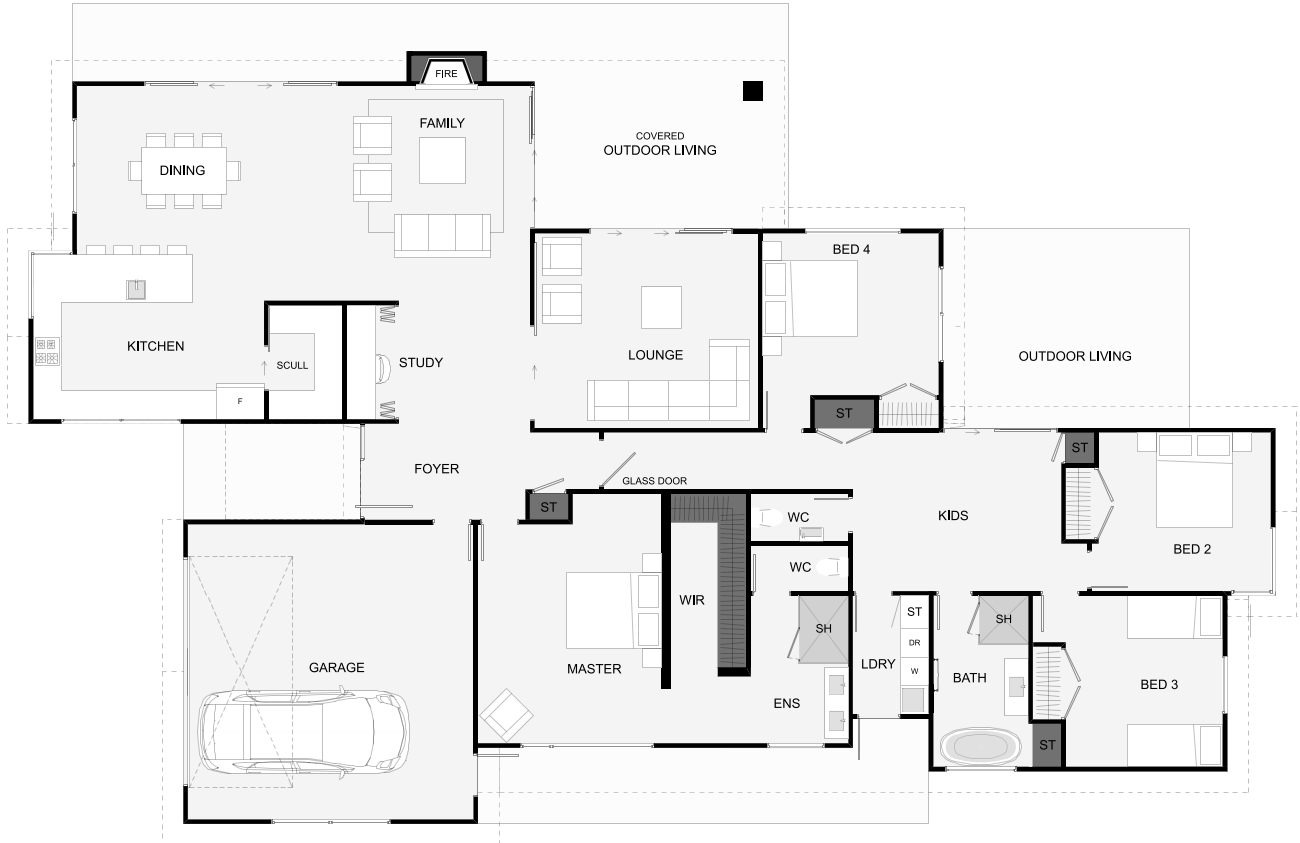

The Haven is a gem of a home, designed for the family that loves to entertain with events and gatherings with friends and family. A great feature is the separate kids retreat sits central to the surrounding bedrooms. Explore the many facets of this design and it will enthrall you as the amount of stylish features just keep on adding up. There is plenty of room to spread out and move around in your own space. This is a home for a lifetime.

Floor Area: 266m<sup>2</sup>

2  
 4  
 2  
 2  
 26.2m  
 16.2m

Contact Durham:  
 p: 022 674 1204  
 e: info@mossmanconstruction.co.nz  
 www.mossmanconstruction.co.nz