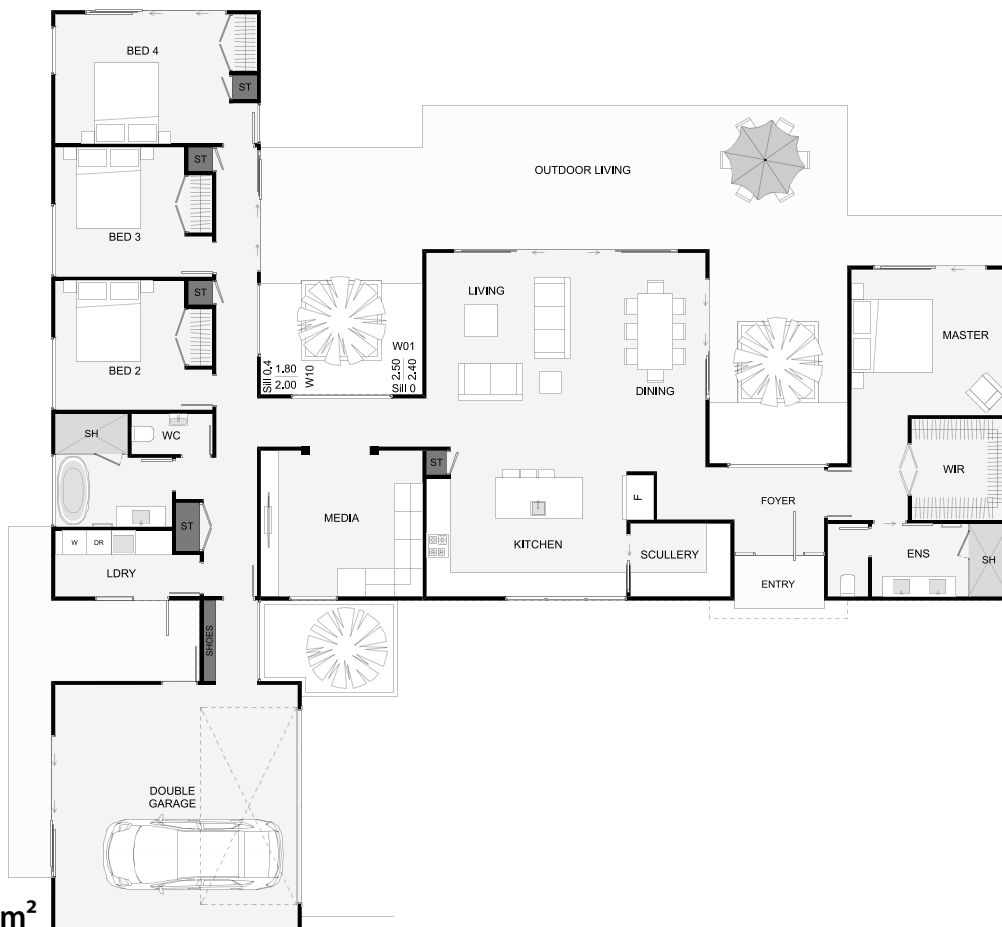

This three winged home will look stunning on a larger section. The Lake is perfect for the families who favour a master bedroom at one end and guest or children's bedrooms at the other. The kitchen, spacious living and media rooms are positioned in the heart of the home and the outdoor living links everything together. With the Lake, you can be sure it will be loved for years to come!

Floor Area: 241m²

2
 4
 2
 2
 23.8m
 22.8m