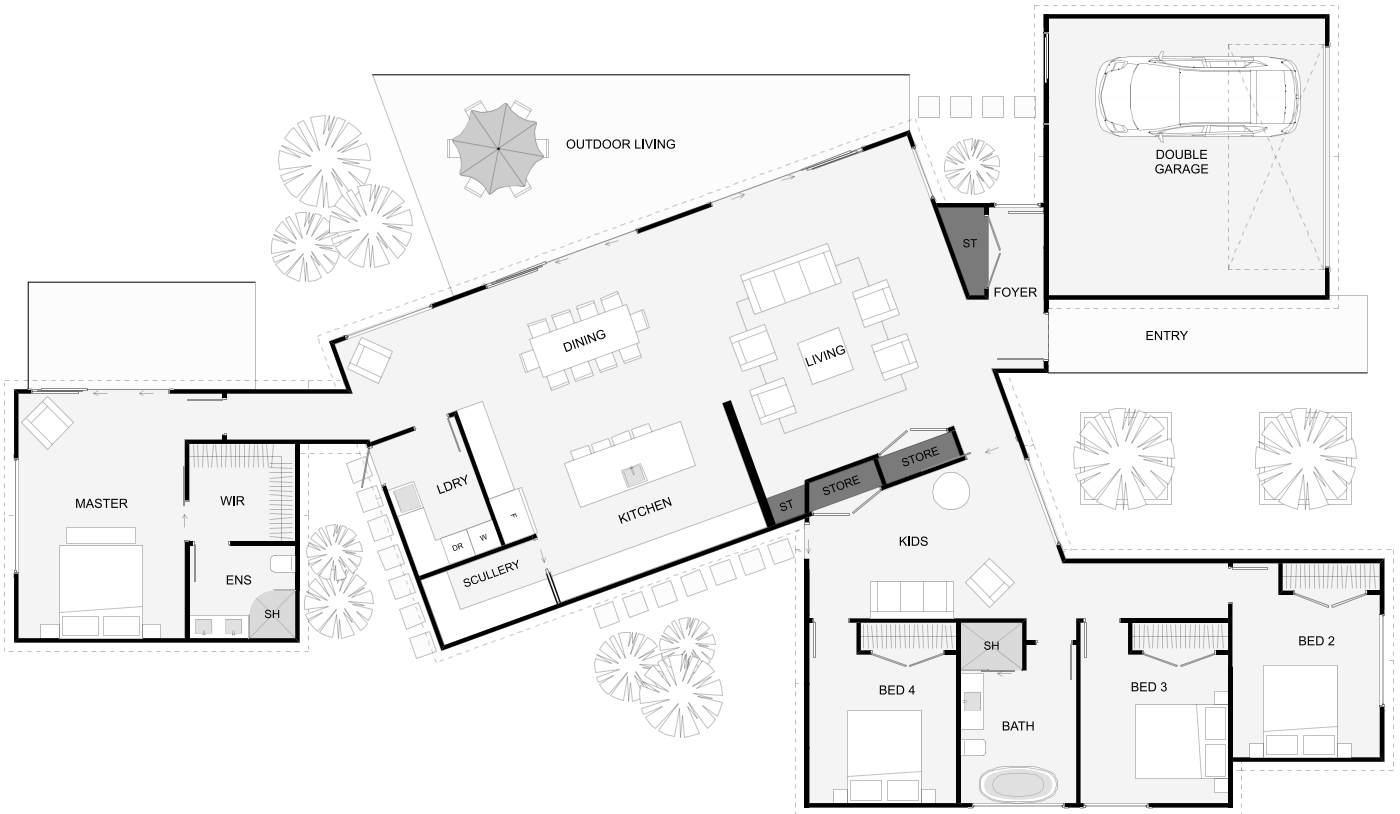

The Santo is the ultimate stylish and functional family home. This home features generous proportions and a thoughtful layout designed to create the best of both worlds, whether entertaining or needing your own calm oasis. With a separate kids retreat, this home offers plenty of space for everyday family living. Parents can enjoy their own space in the privately located master bedroom with a designated outdoor area, walk-in robe and ensuite bathroom.

Floor Area: 249m<sup>2</sup>

2   
 4   
 2   
 2   
 29.7m    17.2m